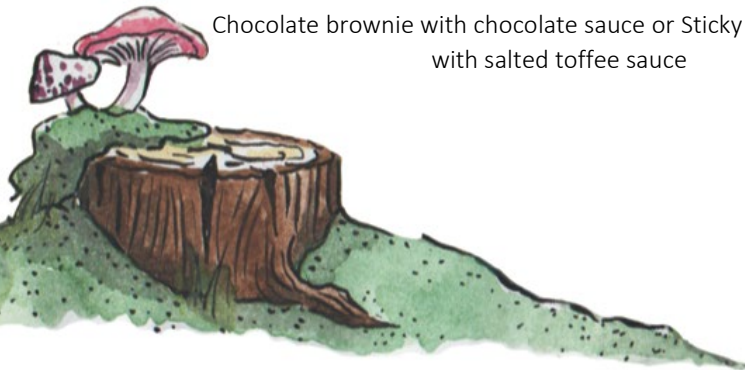

DESSERTS

Winter fruit, hazelnut & cinammon crumble with vanilla ice cream
(VE*) £8.50

Chocolate fondant & salted caramel Ice cream £8.50

Sticky toffee pudding with toffee sauce & vanilla ice cream £8.75

Chocolate brownie, chocolate sauce & vanilla ice cream £8.75

Caramilised Bread & butter pudding with crème Anglais £7.50

Afogato £4.95 VE* // Boozy Afogato £9.20 VE*

Selection of British cheeses & biscuits £13.50

Smidgen of Cheese & glass of port £8.75

Selection of marshfield farm ice creams or sorbet of the day

*Clotted cream vanilla | Chocoholic heaven | Succulent strawberry |
Salted caramel*

2 scoops 4.75 / 3 scoops 6.50

Mini desserts & coffee – all 6.50

*With your choice of hot drink (excludes liqueur & boozy options). Proudly served with
Moonroast small batch coffee, roasted in the heart of rural Hampshire.*

Chocolate brownie with chocolate sauce or Sticky toffee pudding
with salted toffee sauce